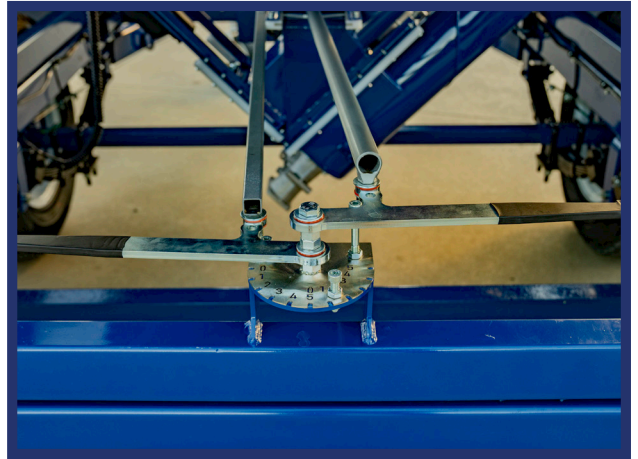

Rear Facing Horizontal Bin Doors