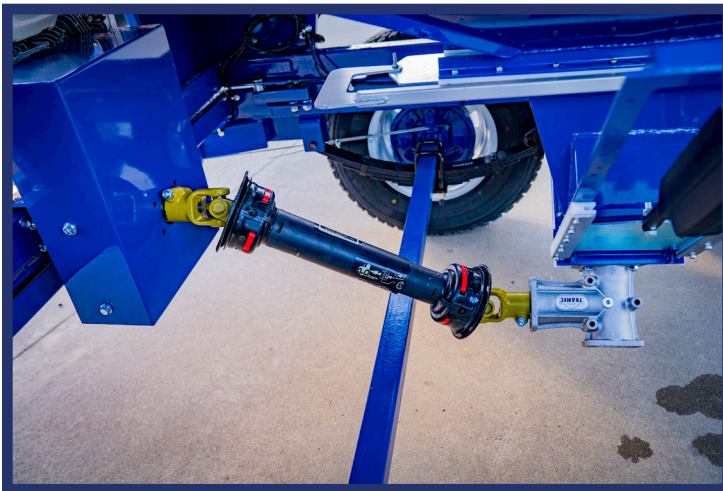

Direct Drive System

Strengthened Auger Clamp

Replaceable Mudguards

FEATURES CONTINUED

Zinc coated doors slide in nylon tracks to ensure consistently smooth and jam free operation

Horizontal bin doors front & rear* operated from front of trailer or optional remote operation available *(50 bag units only)

Sealed reduction gearbox for reliability and zero maintenance for peace of mind

Trail feed door activated by manual or remote operation

* All models include clean out trap door mechanism

OPTIONAL ADD-ONS

- Additive Box - Allows for controlled application of extra nutrients
- Scales - Bluetooth standard linked to phone app or Batchweigh
- Trough Auger - Simply switch to trough feeding without removing main auger
- Registration ready - Subject to state requirements
- Bin/ Grouper Door Actuators