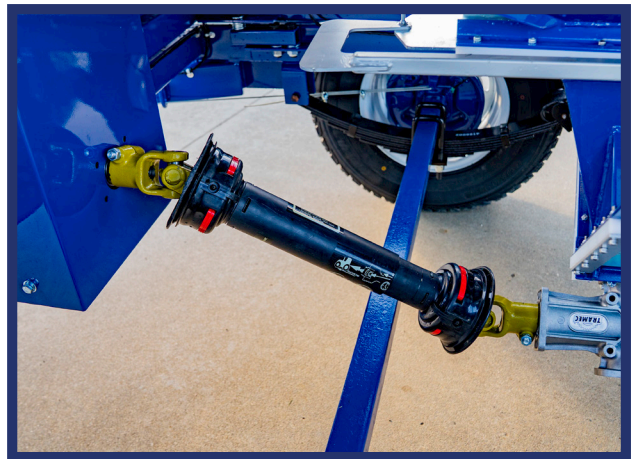

Grainline

FEEDOUT/GROUPER TRAILERS

30 & 50 BAG

www.grainline.com.au | 1800 810 498

UPDATED FEATURES

Extended Tow hitch, Sturdy platform & Ladder

Rear Facing Horizontal Bin Doors

Centre Mounted Honda Motor

Direct Drive System

Strengthened Auger Clamp

Replaceable Mudguards

FEATURES CONTINUED

Zinc coated doors slide in nylon tracks to ensure consistently smooth and jam free operation

Horizontal bin doors front & rear* operated from front of trailer or optional remote operation available *(50 bag units only)

Sealed reduction gearbox for reliability and zero maintenance for peace of mind

Trail feed door activated by manual or remote operation

* All models include clean out trap door mechanism

OPTIONAL ADD-ONS

- Additive Box - Allows for controlled application of extra nutrients
- Scales - Bluetooth standard linked to phone app or Batchweigh
- Trough Auger - Simply switch to trough feeding without removing main auger
- Registration ready - Subject to state requirements
- Bin/ Grouper Door Actuators