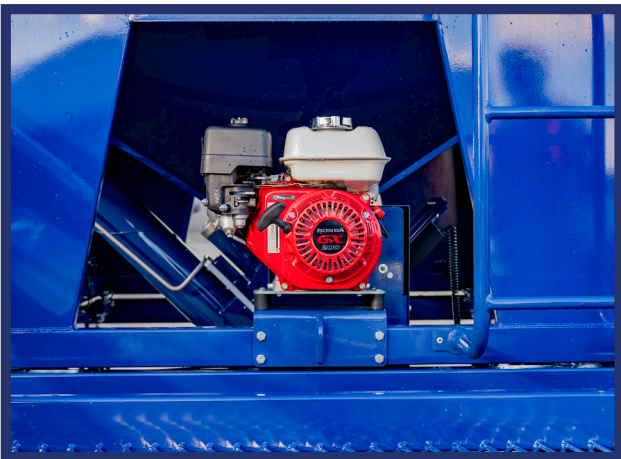

Grainline

FEEDOUT/GROUPER TRAILERS

30 & 50 BAG

www.grainline.com.au | 1800 810 498

UPDATED FEATURES

Extended Tow hitch, Sturdy platform & Ladder

Rear Facing Horizontal Bin Doors

Centre Mounted Honda Motor

Direct Drive System

Strengthened Auger Clamp

Replaceable Mudguards

FEATURES CONTINUED

Zinc coated doors slide in nylon tracks to ensure consistently smooth and jam free operation

Horizontal bin doors front & rear* operated from front of trailer or optional remote operation available *(50 bag units only)

Sealed reduction gearbox for reliability and zero maintenance for peace of mind

Trail feed door activated by manual or remote operation

* All models include clean out trap door mechanism

OPTIONAL ADD-ONS

- Additive Box - Allows for controlled application of extra nutrients
- Scales - Bluetooth standard linked to phone app or Batchweigh
- Trough Auger - Simply switch to trough feeding without removing main auger
- Registration ready - Subject to state requirements
- Bin/ Grouper Door Actuators