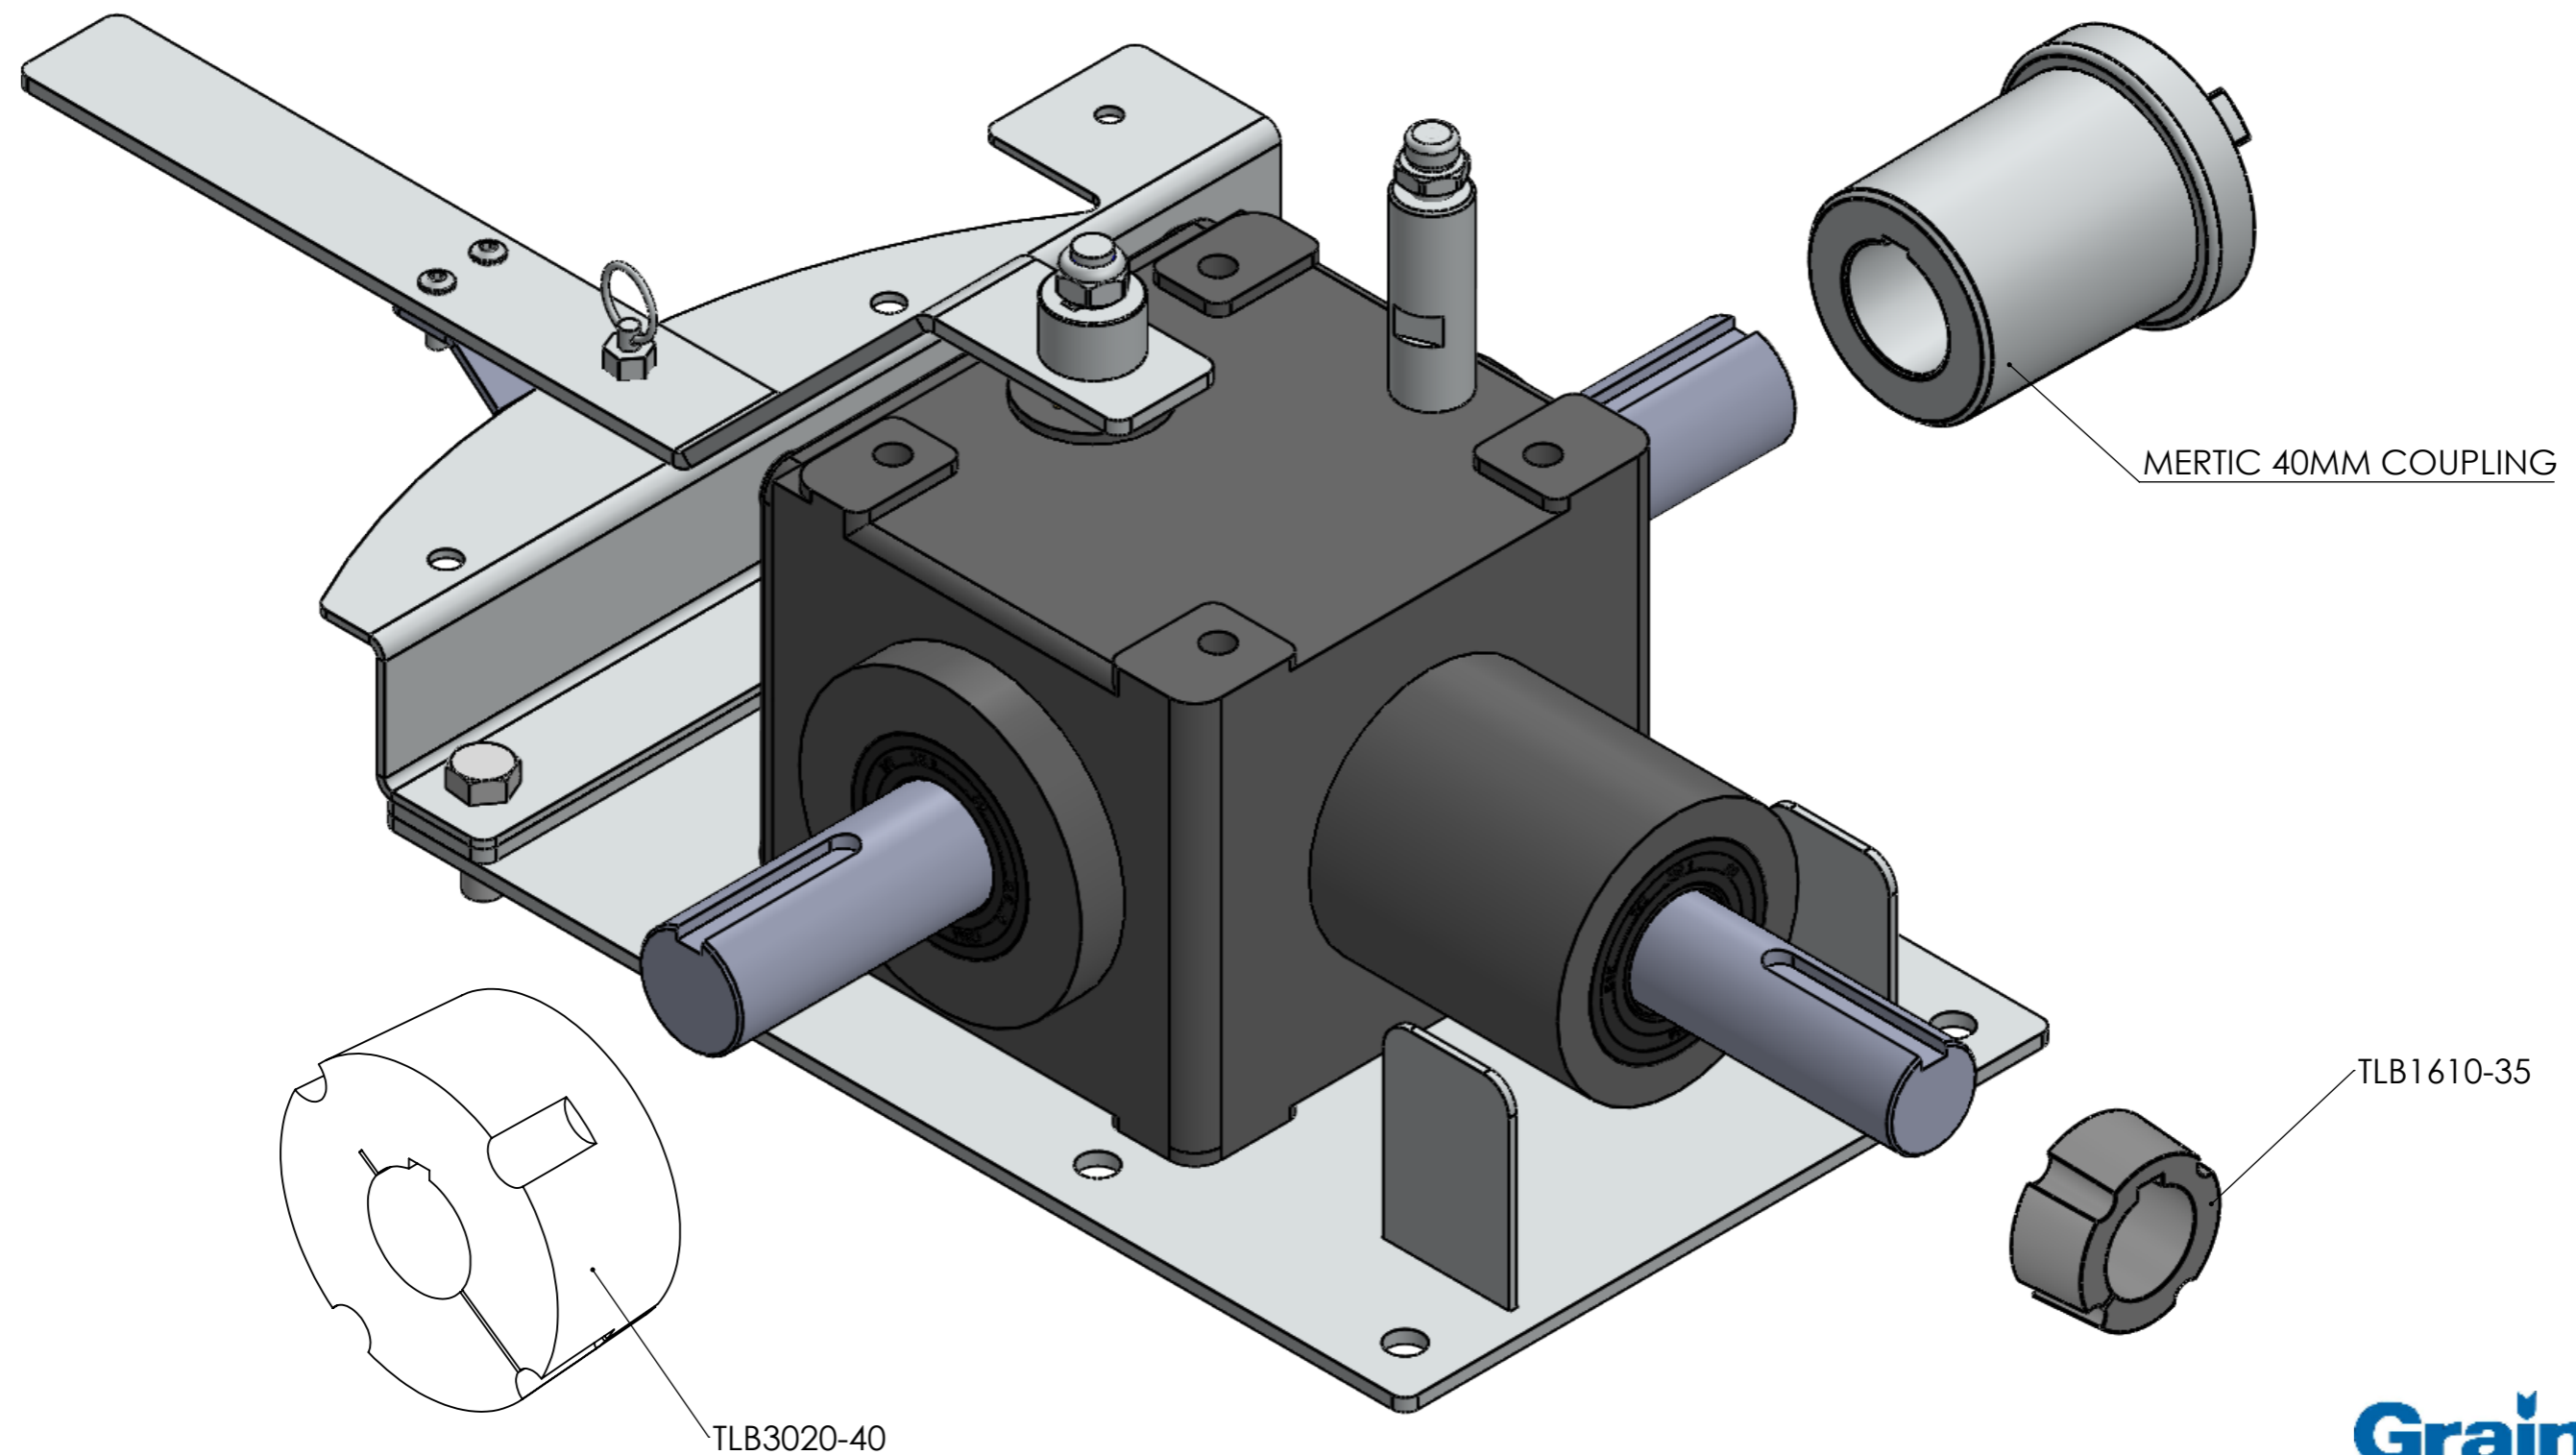

10"METRIC GEARBOXES INTRODUCED JAN 2019 APPROX SERIAL NUMBER:5500

IF SENDING GEARBOXES FOR REPLACEMENT ON AUGERS PRIOR TO THIS SERIAL NUMBER YOU MUST SUPPLY A METRIC COUPLING AND METRIC TAPERLOCKS

Grainline[®]

DWG. NO. **GB-10 RETROFIT**

A3

SCALE:1:10 SHEET 1 OF 1